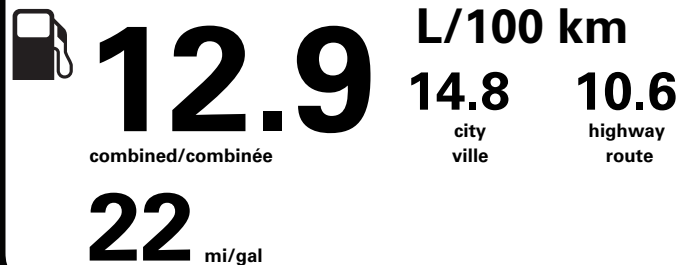

Fuel Consumption / Consommation de carburant

Annual fuel **COST**
for an annual distance of 20,000 km, and an average fuel price of $1.00 per litre

$ 2 580

Coût annuel en carburant
pour une distance annuelle de 20 000 km, et un prix moyen du carburant de 1,00 $ par litre

Standard SUVs range from /
Les VUS ordinaires font entre

2.2 - 17.7 L_e/100 km

L_e is gasoline litre equivalent
L_e signifie litre équivalent d'essence

Carbon Dioxide Rating / Indice de dioxyde de carbone

Tailpipe emissions only / Émissions du tuyau d'échappement seulement

Smog Rating / Indice de Smog

Estimates are based on Government of Canada approved criteria and testing methods. Vehicle's actual fuel consumption will vary.

Estimations établies selon des méthodes d'essai et des critères approuvés par le gouvernement du Canada. La consommation de carburant réelle du véhicule variera.

For more information visit

vehicles.nrcan.gc.ca

Pour plus d'information visitez

vehicules.nrcan.gc.ca

U.S. GOVERNMENT SAFETY RATINGS
COTES DE SÉCURITÉ DU GOUVERNEMENT AMÉRICAIN

Overall Vehicle Score / Cote globale du véhicule		Not Rated / Non coté
Frontal Crash / Collision frontale	Driver / Conducteur Passenger / Passager	Not Rated / Non coté Not Rated / Non coté
Side Crash / Collision latérale	Front seat / Siège avant Rear seat / Siège arrière	★★★★★ ★★★★★
Rollover / Capotage		★★★★

Star ratings range from 1 to 5 stars (*****), with 5 being the highest.
Les cotes varient de 1 à 5 étoiles (*****), 5 étant la cote la plus élevée.

Source: U.S. National Highway Traffic Safety Administration
For more information / Pour de plus amples renseignements
www.safercar.gov

1FMJK2AT3NEA01152

FordPass Connect™

Download the FordPass™ app* and you can:

1. **Access Vehicle Control Features**
2. Remotely start, lock and unlock your vehicle.
   - Locate your vehicle and check approximate fuel range.
   - Receive vehicle health alerts.

1. **Activate 4G LTE Wi-Fi Hotspot**
2. New vehicles include a 3-month or 3GB data (whichever comes first) Wi-Fi trial.
   - Connect up to ten Wi-Fi-equipped devices.

The FordPass Connect™ modem is active and sending vehicle data (e.g., diagnostics) to Ford. See in-vehicle Settings for connectivity options.

Scan code not operational at this time

FOR PLANT USE ONLY

Insist on Ford Protect! The only extended service plan fully backed by Ford and honored at every Ford dealership in the US and Canada. See your Ford dealer for additional details, or visit www.ford.ca for more information.

Personalize your vehicle with Ford Custom Accessories. Genuine Ford Accessories are engineered for your vehicle and can be included under the Ford New Vehicle Limited Warranty. Certain conditions, limitations and exclusions apply. See your Dealer for details.